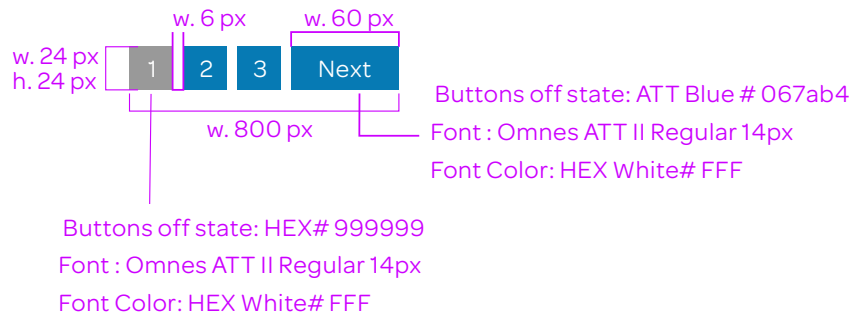

Paging

See All Category Pagination Results