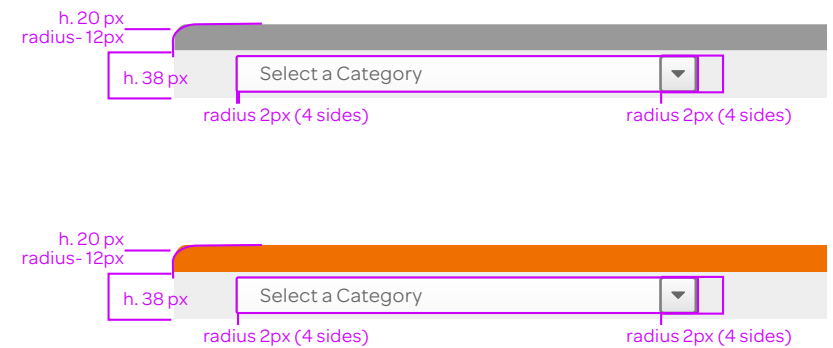

Radio Options/ATT Reference Library
http://intranet.att.com/isdcs/sandboxRS/sandboxRS3_2/forms.html#calendar

Shapes

Data Field Shapes

Category Image Shapes

Hero Image Shapes

Navigation Shapes

Dropdown Menus