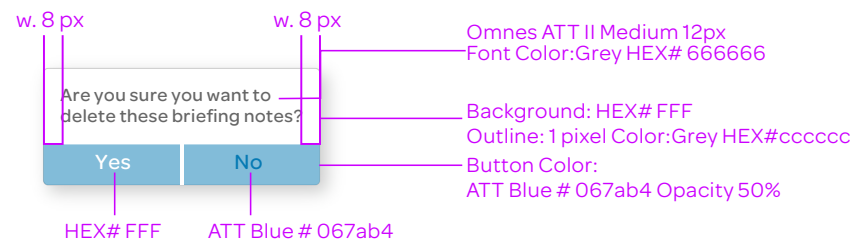

Drop Downs

Module Drop Downs

Popups

Calendar Pop Up

Dynamic Pop Ups

Padding/Spacing

Profile/Icon Form Spacing

* Categories of Interest