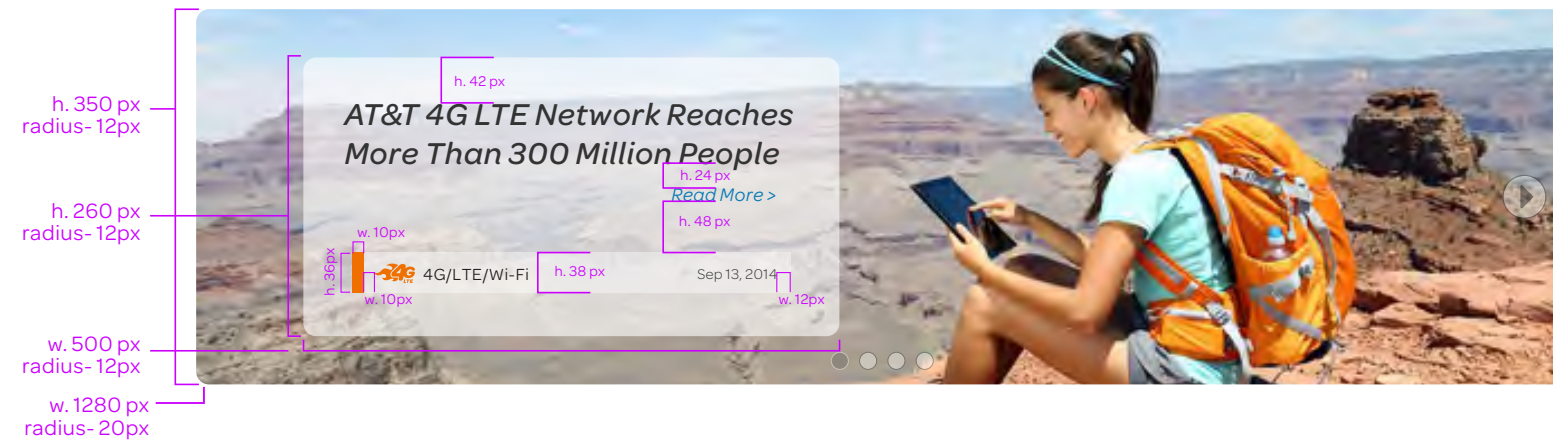

Radio Options/ATT Reference Library
http://intranet.att.com/isdcs/sandboxRS/sandboxRS3_2/forms.html#calendar

Shapes

Data Field Shapes

Category Image Shapes

Hero Image Shapes

Navigation Shapes

Dropdown Menus