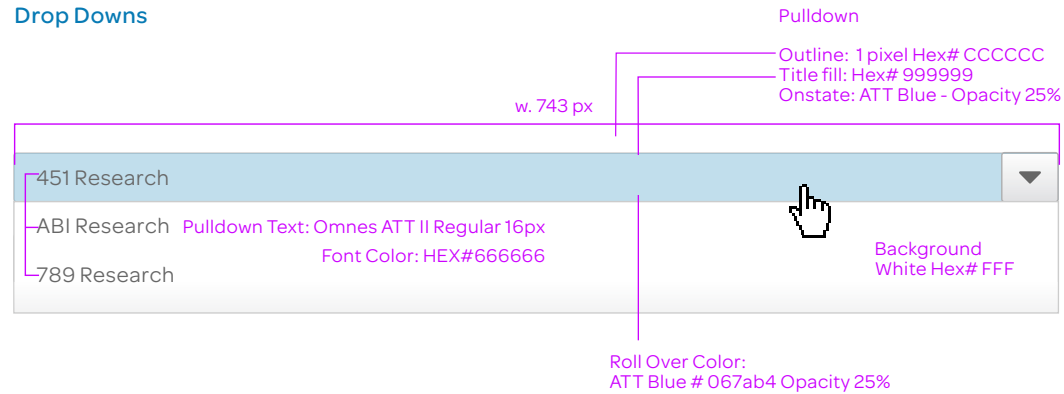

Dropdown Menus

Drop Downs