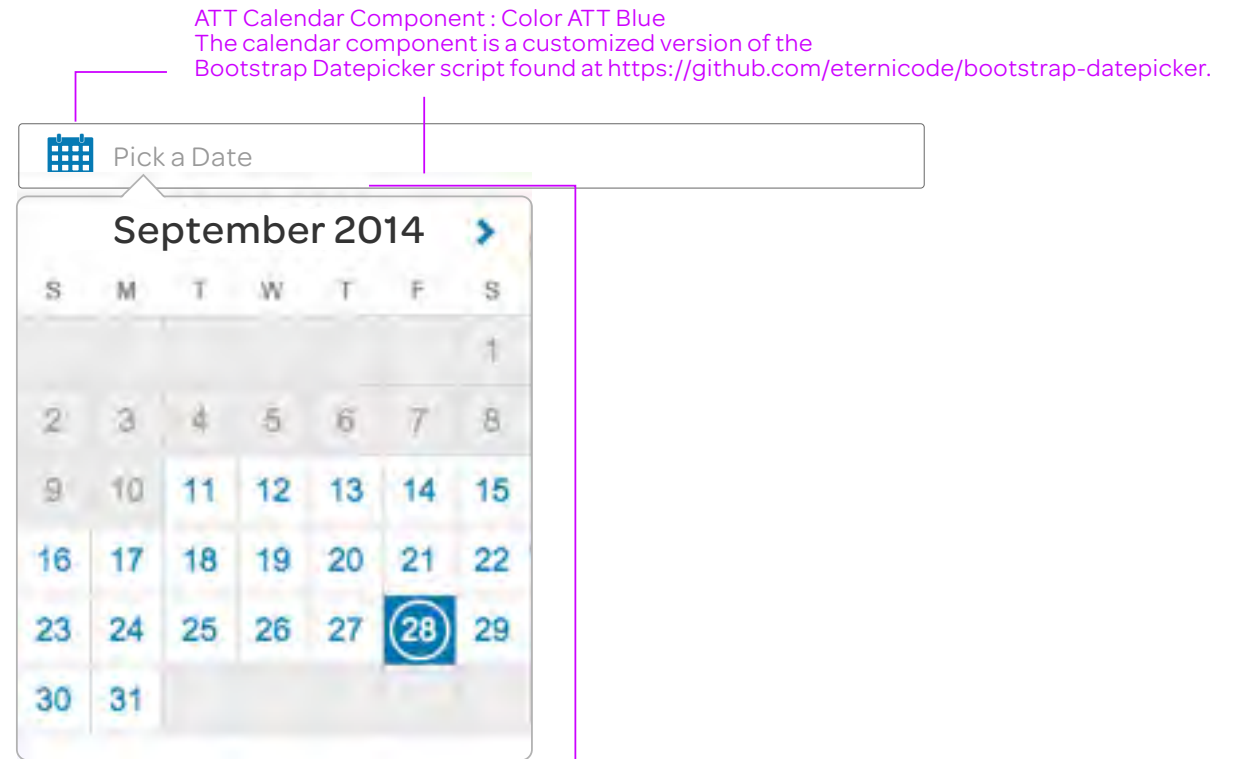

Radio Options/ATT Reference Library
http://intranet.att.com/isdcs/sandboxRS/sandboxRS3_2/forms.html#calendar

Shapes

Data Field Shapes

Category Image Shapes

Hero Image Shapes

Navigation Shapes

Dropdown Menus

Drop Downs

Module Drop Downs

Popups

Calendar Pop Up

Dynamic Pop Ups

Padding/Spacing

Profile/Icon Form Spacing

* Categories of Interest