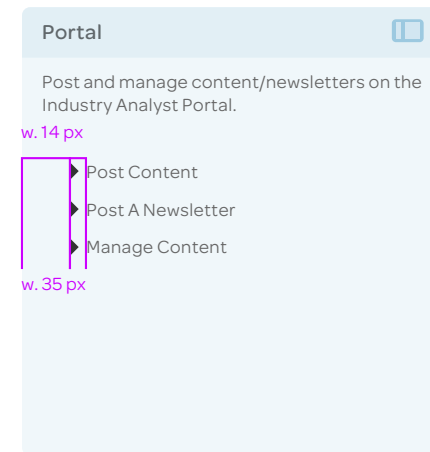

Buttons: Cancel, Add

Paging

See All Category Pagination Results

Hero Pages - Home Page

Checkboxes

Select /Category

Arrows

Dashboard