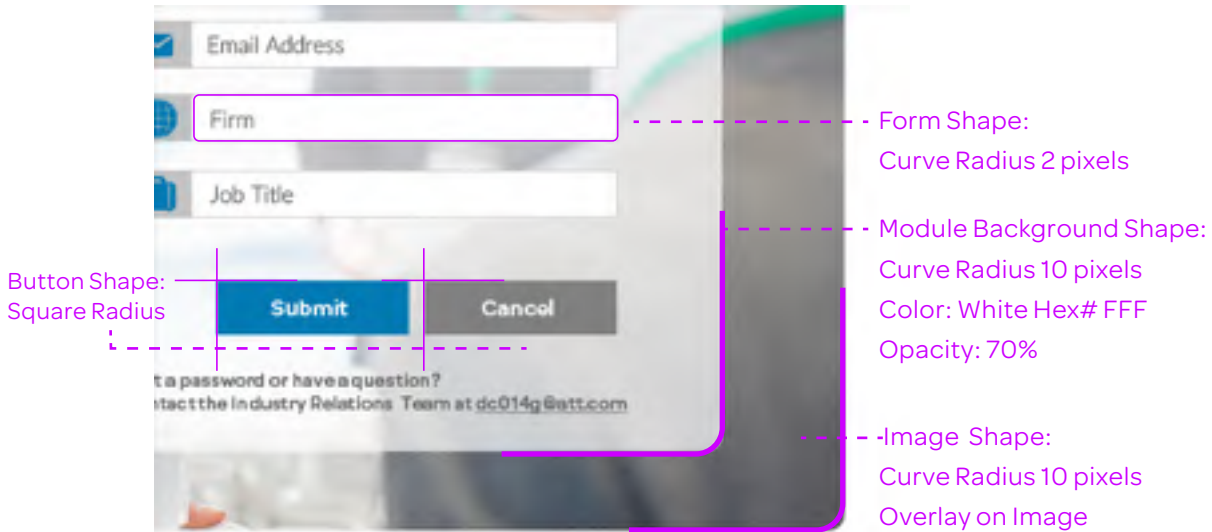

Shapes

Data Field Shapes