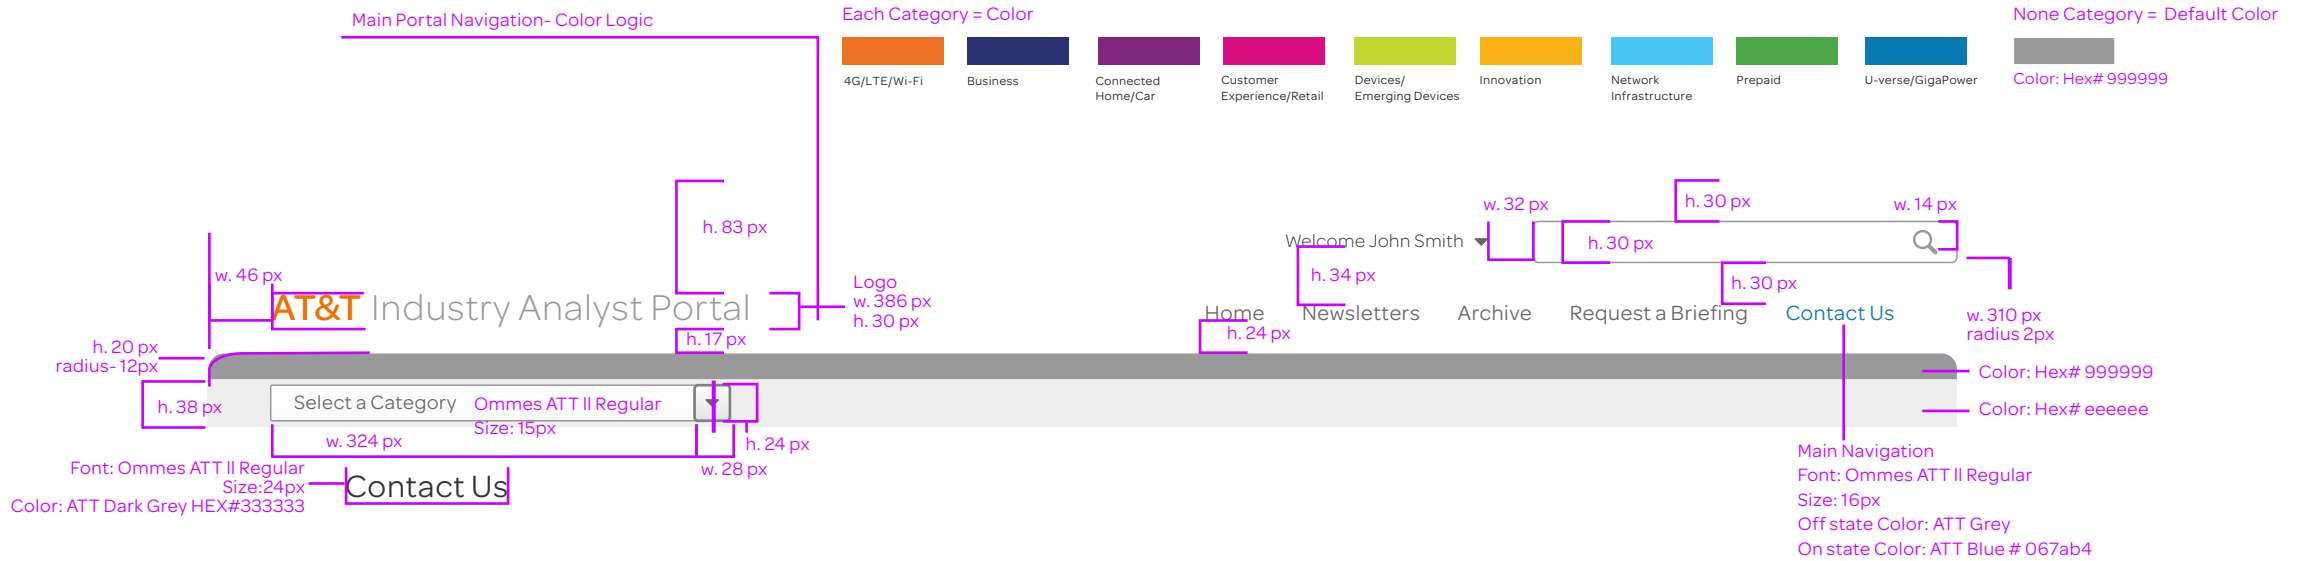

Portal Navigation

Main Home Page Navigation

Home Newsletters

Main Navigation
Font: Ommes ATT II Regular
Size: 16px
Off state Color: ATT Grey
On state Color: ATT Blue

Hero Image Navigation

Hero Navigation
Size: 40px X 40px
Filler: Hex# FFFFFFFF
Border 1px Hex# 333333
Opacity: 35%

Off State
Opacity: 35%

On State
Opacity: 85%

On State: Hex# 333333
Opacity: 35%

Off state: Hex# FFFFFFFF
Opacity: 100%

Hero Navigation
Size: 10px X 10px
On state: Hex# 333333
Off state: Hex# FFFFFFFF
Opacity: 35%

Main Portal Navigation